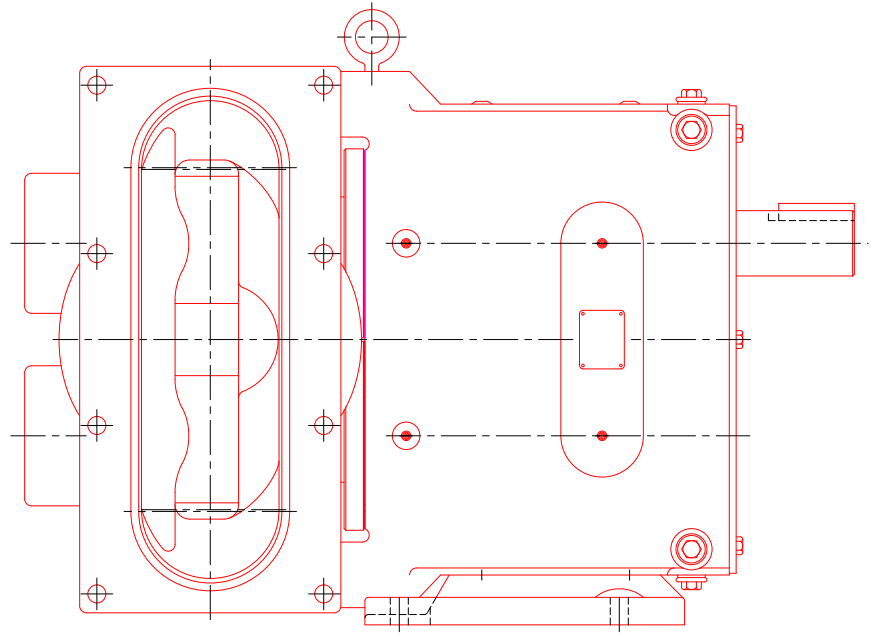

MODEL 324 RECTANGULAR FLANGE PUMP

6"-150# RAISED
FACE FLANGE
8 HOLES, .88 DIA.
ON A 9.50 DIA. B.C.