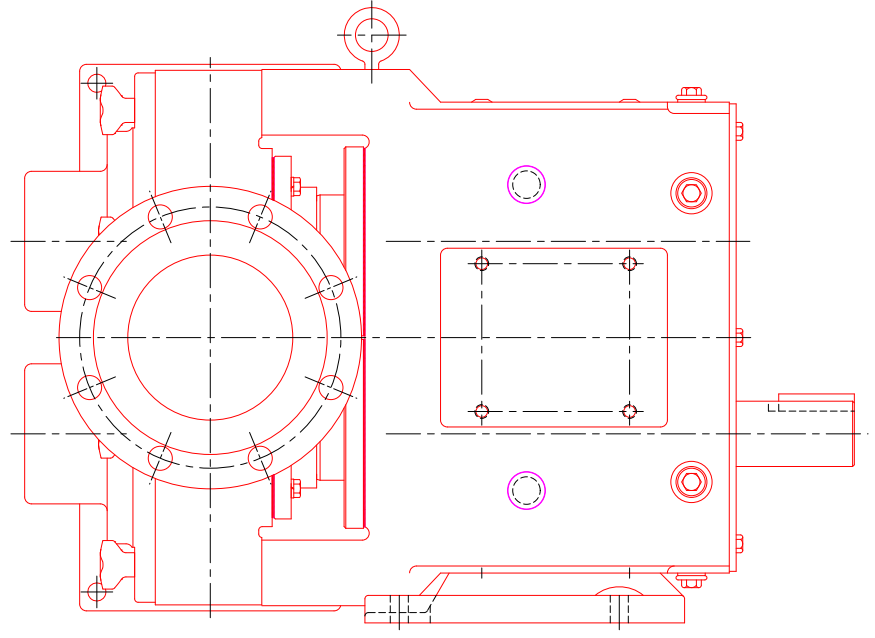

MODEL 324 RECTANGULAR FLANGE PUMP

6"-150# RAISED
FACE FLANGE
8 HOLES, .88 DIA.
ON A 9.50 DIA. B.C.