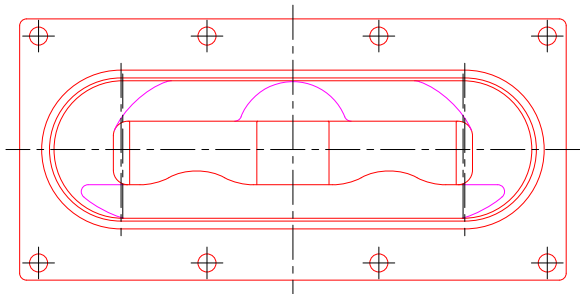

MODEL 324 RECTANGULAR FLANGE PUMP

6"-150# RAISED
FACE FLANGE
8 HOLES, .88 DIA.
ON A 9.50 DIA. B.C.