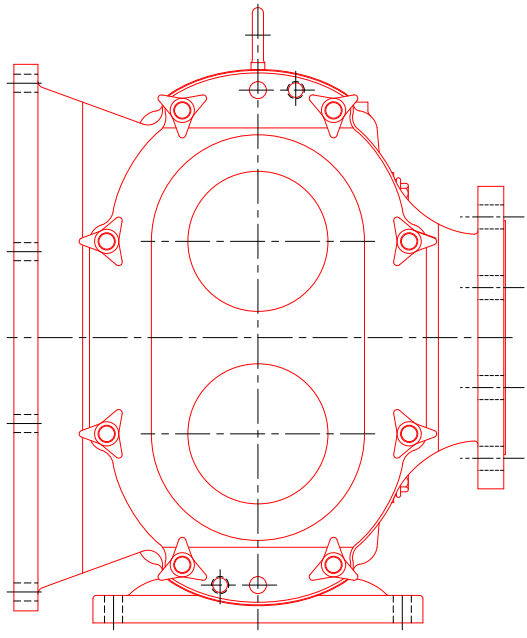

MODEL 324 RECTANGULAR FLANGE PUMP

6"-150# RAISED
FACE FLANGE
8 HOLES, .88 DIA.
ON A 9.50 DIA. B.C.