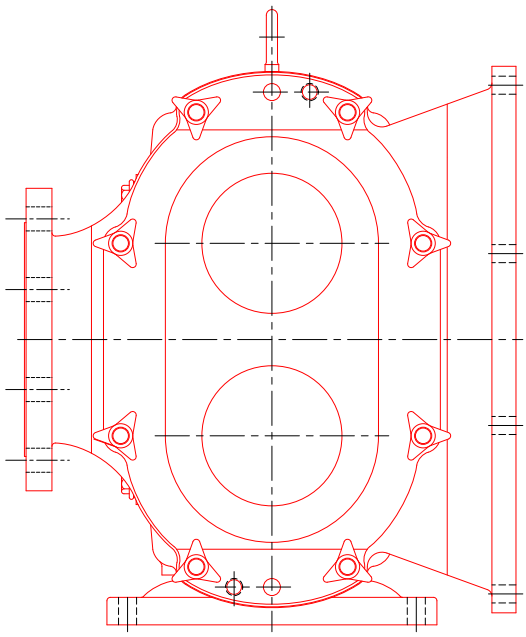

MODEL 324 RECTANGULAR FLANGE PUMP

6"-150# RAISED
FACE FLANGE
8 HOLES, .88 DIA.
ON A 9.50 DIA. B.C.