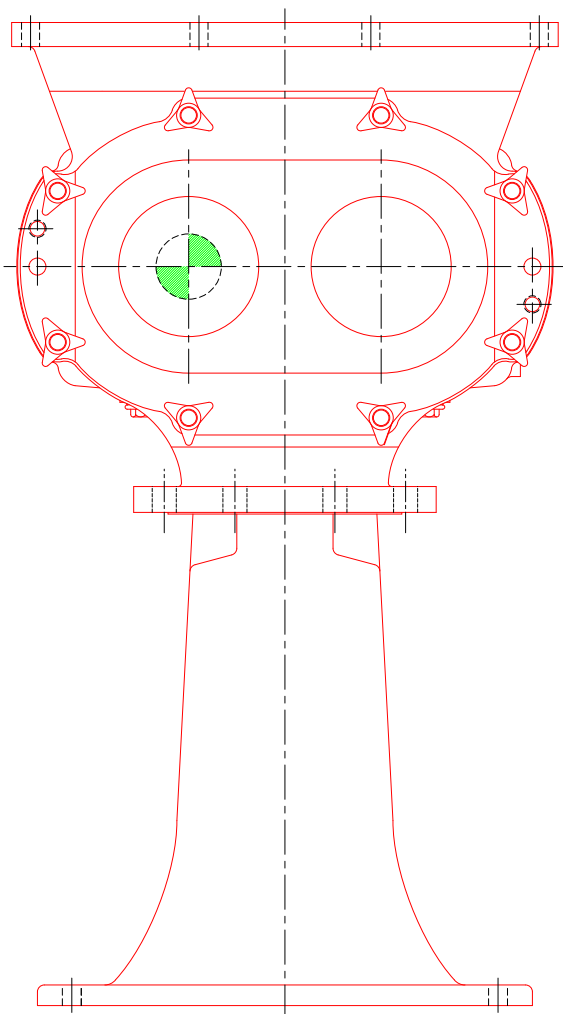

MODEL 324 RECTANGULAR FLANGE PUMP

6"-150# RAISED
FACE FLANGE
8 HOLES, .88 DIA.
ON A 9.50 DIA. B.C.