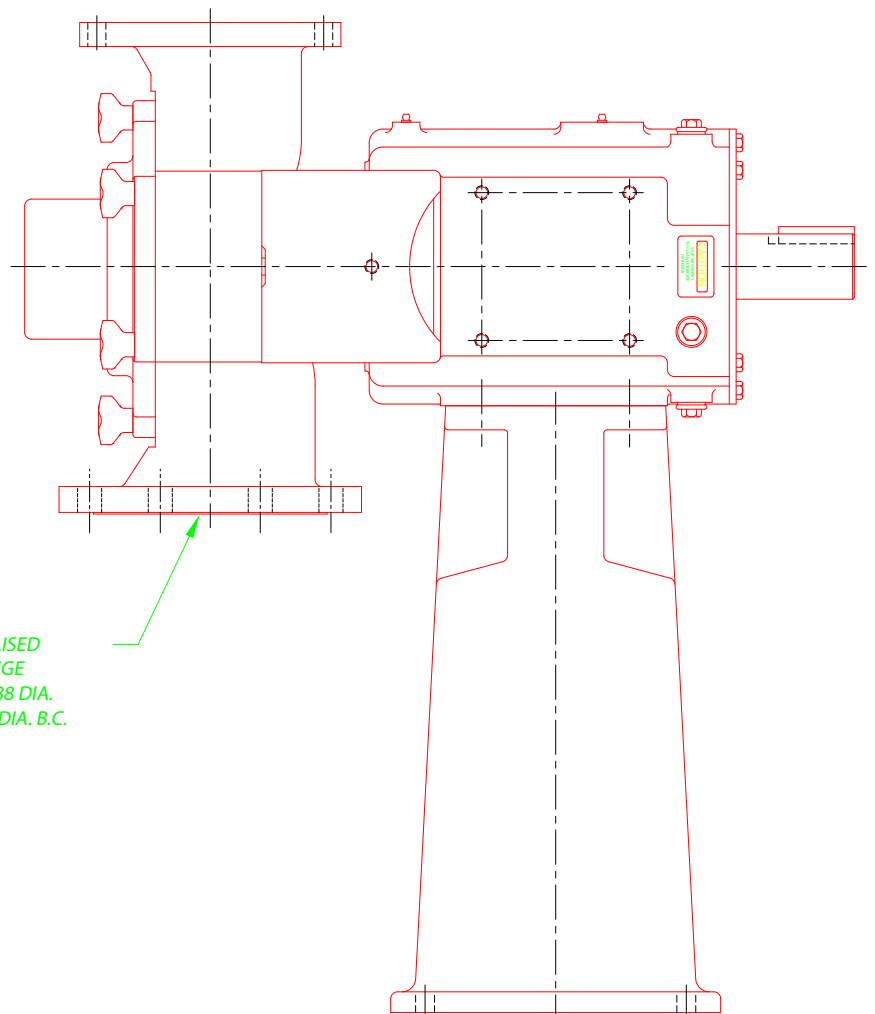

MODEL 324 RECTANGULAR FLANGE PUMP

6"-150# RAISED
FACE FLANGE
8 HOLES, .88 DIA.
ON A 9.50 DIA. B.C.