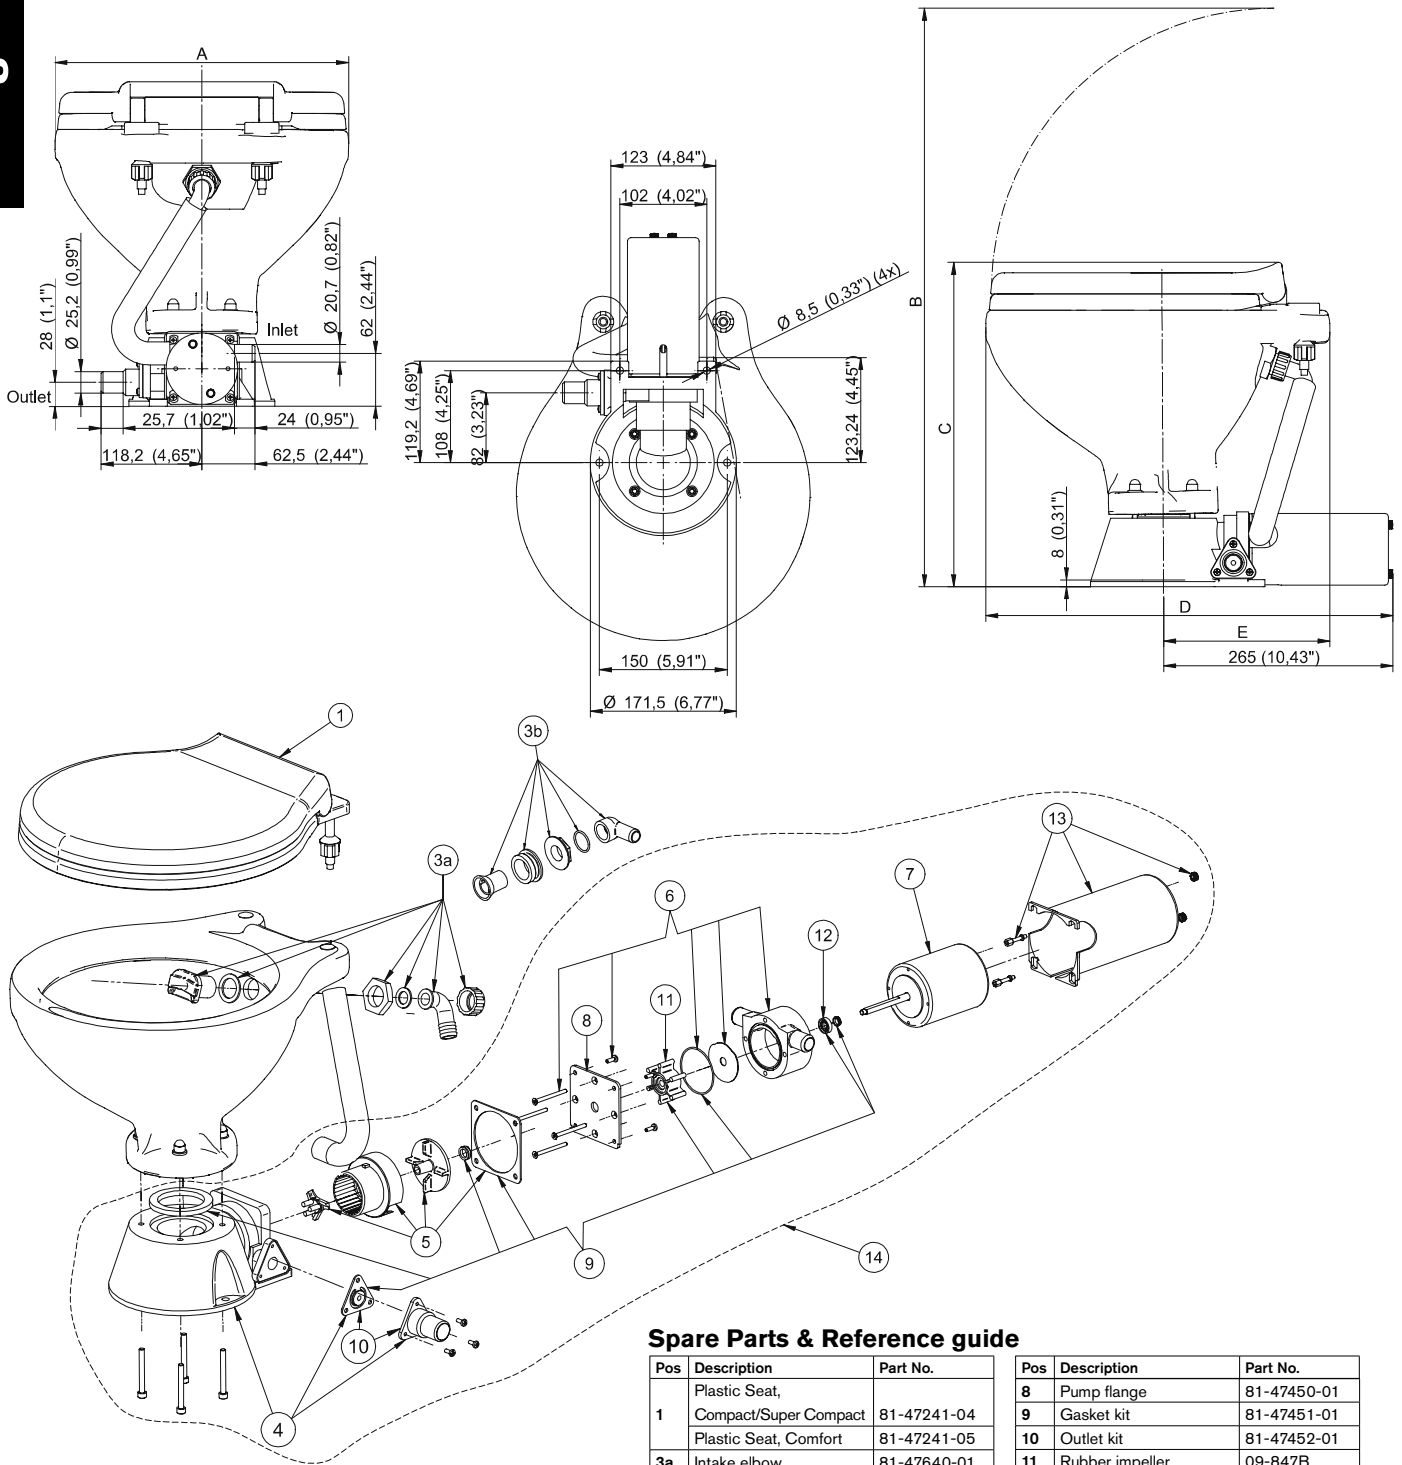

## Dimensions

Part No.	Description	Net weight		A	B	C	D	E	mm/ inch
80-47626-01	AquaT Standard Electric Super Compact, 12V	9,2	kg	340	635	330	450	215	mm
80-47626-02	AquaT Standard Electric Super Compact, 24V	20	lbs	13,39	25,00	12,99	17,72	8,46	inch
80-47435-01	AquaT Standard Electric Compact, 12V	9,5	kg	340	680	380	450	215	mm
80-47435-02	AquaT Standard Electric Compact, 24V	21	lbs	13,39	26,77	14,96	17,72	8,46	inch
80-47436-01	AquaT Standard Electric Comfort, 12V	11	kg	365	755	360	475	260	mm
80-47436-02	AquaT Standard Electric Comfort, 24V	24	lbs	14,37	29,72	14,17	18,70	10,24	inch

### Spare Parts & Reference guide

Pos	Description	Part No.	Pos	Description	Part No.
1	Plastic Seat, Compact/Super Compact	81-47241-04	8	Pump flange	81-47450-01
	Plastic Seat, Comfort	81-47241-05	9	Gasket kit	81-47451-01
3a	Intake elbow	81-47640-01	10	Outlet kit	81-47452-01
3b	Intake elbow	81-47246-01	11	Rubber impeller	09-847B
4	Base group	81-47446-01	12	Seal	81-47453-01
5	Macerator group	81-47447-01	13	Motor cover	81-47443-01
6	Pump group	81-47448-01	14	Conversion kit pump assembly 12V	81-47442-01
7	Motor group 12V	81-47449-01		Conversion kit pump assembly 24V	81-47442-02
	Motor group 24V	81-47449-02			