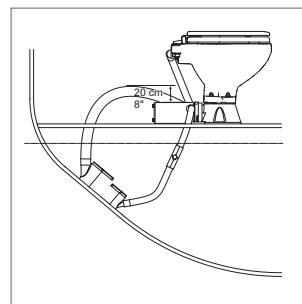

Toilet mounted above the waterline and discharging overboard.