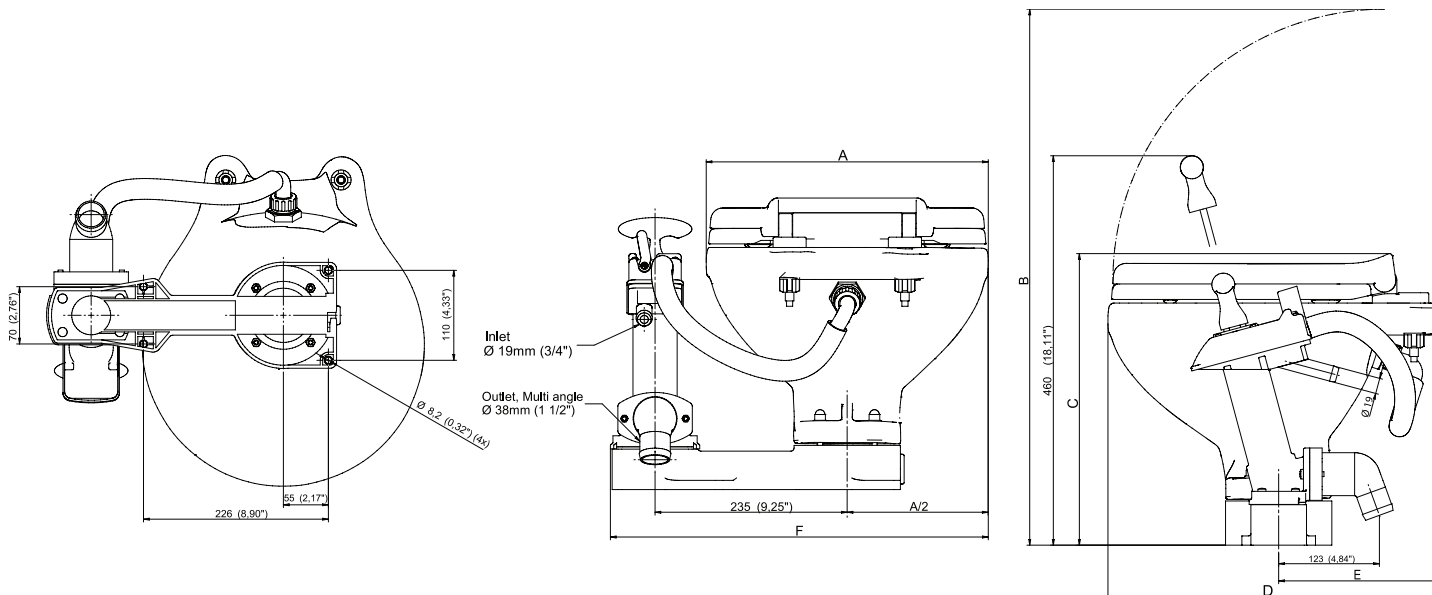

### Features & Benefits

- Smallest and lightest in our AquaT marine toilet range
- Reversible pump mounting on manual model, left to right
- Soft close plastic seat on white vitreous porcelain
- All corrosion resistant and easy to maintain
- Available in two versions, manual and electric (12V)
- Clean lines - attractive design
- Hygienic, easy-to-clean
- Low water consumption. 2,5 l/flush
- Versatile plumbing connection options
- Designed for virtually any onboard mounting position
- Built-in check valve
- May be installed above or below the waterline
- Suitable for OEM or replacement installation
- Corrosion resistant materials throughout
- Long Service life
- Complies with ISO 8846, ignition protection and EN 55014 EMC

Toilet mounted below the waterline and discharging overboard.

Toilet mounted above the waterline and discharging overboard.

### Dimensions

#### AquaT MANUAL - TOILET

Part. nr.	Description	Net weight		A	B	C	D	E	F	mm/
										inch
80-47625-01	AquaT Toilet Manual Super Compact	8,5	kg	340	605	300	400	215	460	mm
		19	lbs	13,39	23,82	11,81	15,75	8,46	18,11	inch