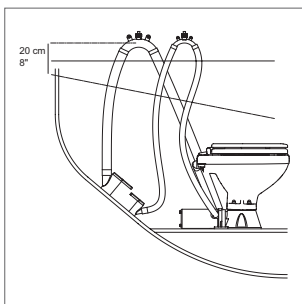

### More space

50 mm smaller than the compact model

### Features & Benefits

- Smallest and lightest in our AquaT marine toilet range
- Reversible pump mounting on manual model, left to right
- Soft close plastic seat on white vitreous porcelain
- All corrosion resistant and easy to maintain
- Available in two versions, manual and electric (12V)
- Clean lines - attractive design
- Hygienic, easy-to-clean
- Low water consumption. 2,5 l/flush
- Versatile plumbing connection options
- Designed for virtually any onboard mounting position
- Built-in check valve
- May be installed above or below the waterline
- Suitable for OEM or replacement installation
- Corrosion resistant materials throughout
- Long Service life
- Complies with ISO 8846, ignition protection and EN 55014 EMC

### Dimensions